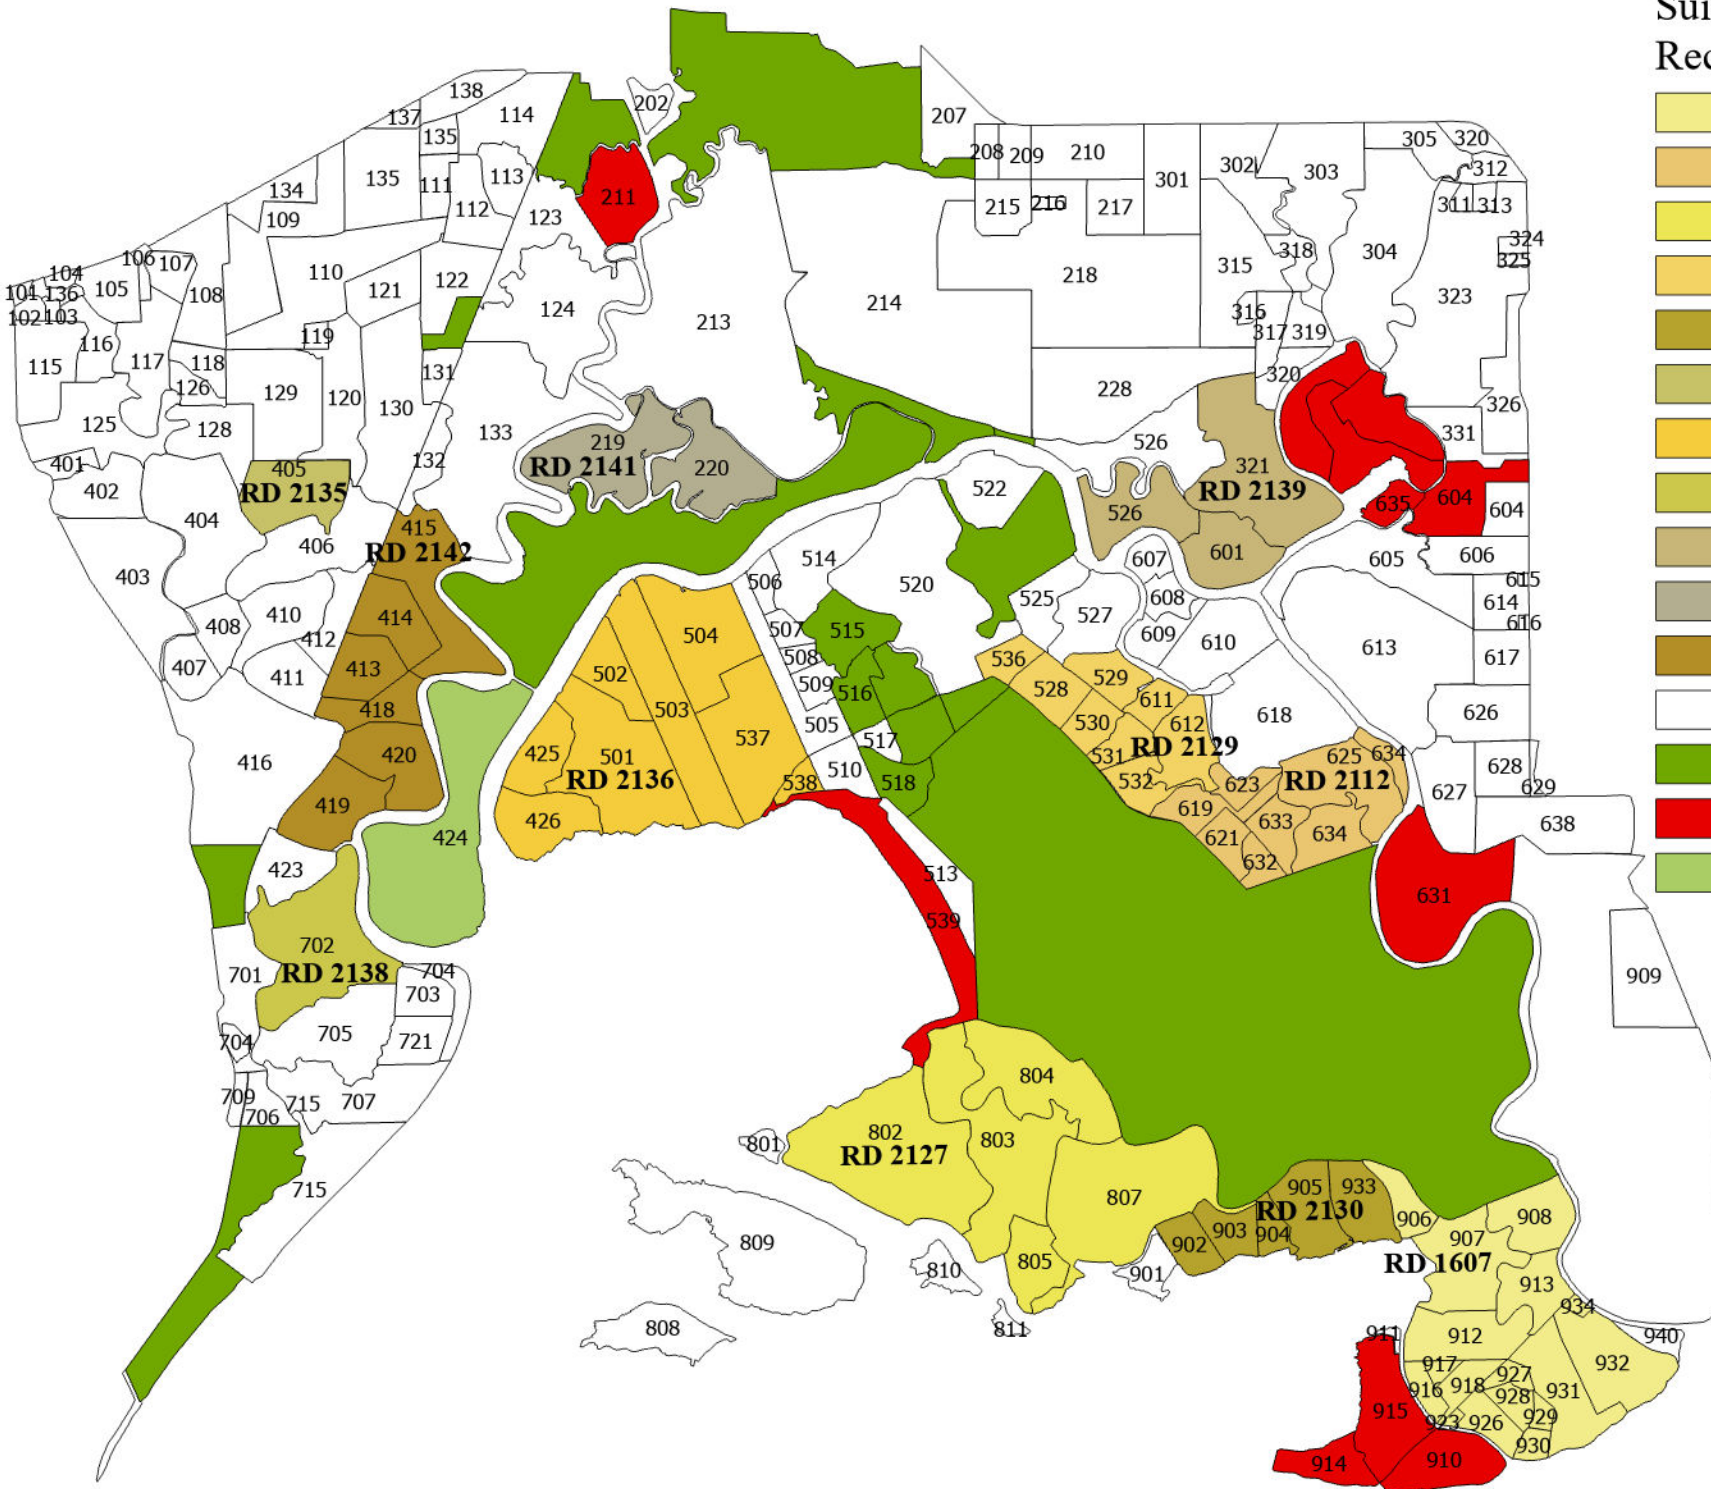

Suisun Marsh Reclamation Districts

- 1607 Van Sickle
- 2112 Schafer Pintail
- 2127 Simmons Wheeler
- 2129 Frost Lake
- 2130 Honker Bay
- 2135 Sunrise Island
- 2136 Grizzly West
- 2138 Morrow Island
- 2139 Can-Can/Greenhead
- 2141 Joice Island
- 2142 Suisun Slough West
- Properties Not in RD
- DFW
- DWR
- SRCD